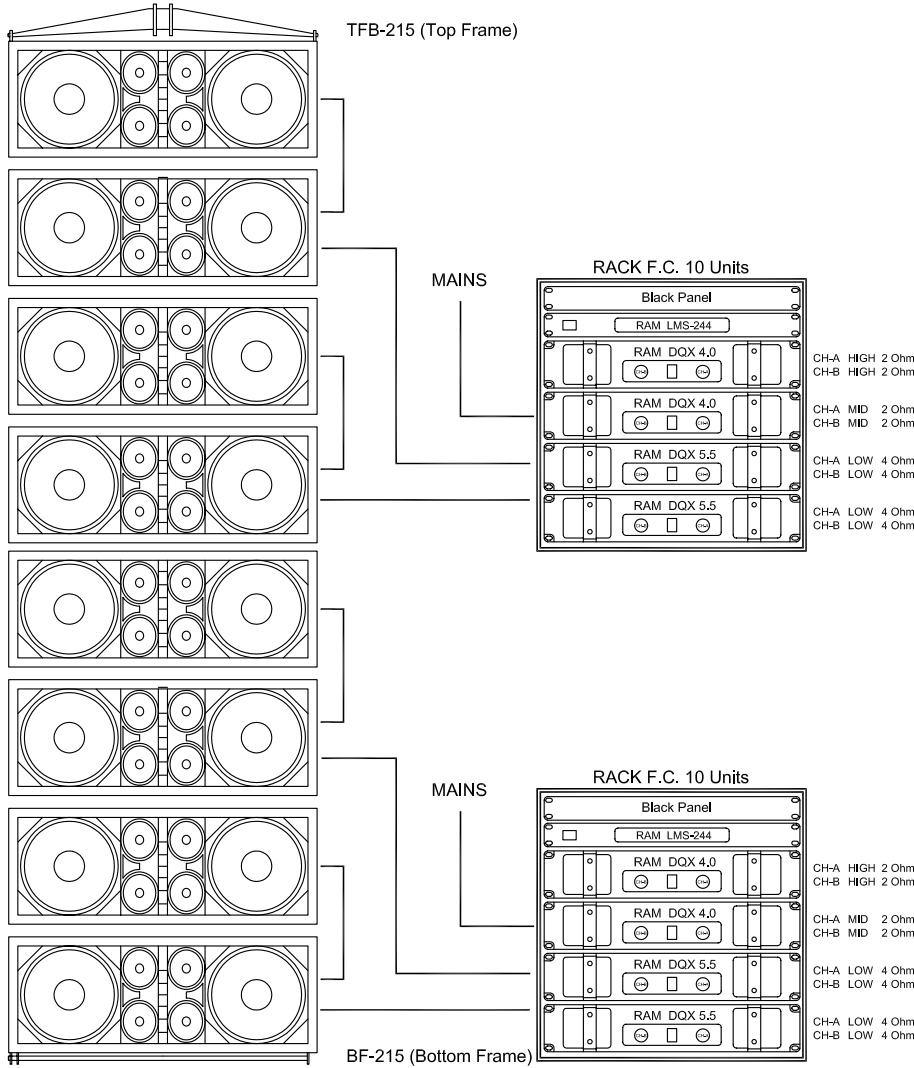

LINE ARRAY 8 X AR-215

ONE CHANNEL (2 X 1/2)*

by

RAM Audio

* Note: For rental companies, this system can be used as two small system separately.

TWO CHANNELS

- 16 AR-215
- 2 TFB-215 (Large)
- 2 TF-215 (Short)
- 4 BF-215
- 4 Rack 10 U.
- 4 RAM LMS-244
- 8 RAM DQX 4.0
- 8 RAM DQX 5.5
- 4 Patch 2 U.
- 8 NL8 - NL8 8m.
- 8 NL8 - NL8 1m.
- 4 Power CETAP
- 2 F.C. Frames (b)
- 2 F.C. Frames
- 1 F.C. Cables

N.B. Accessories such as flightcases, cabling, Patch panels, etc. should be sourced separately. Please call if you need suggestions or help with these items.