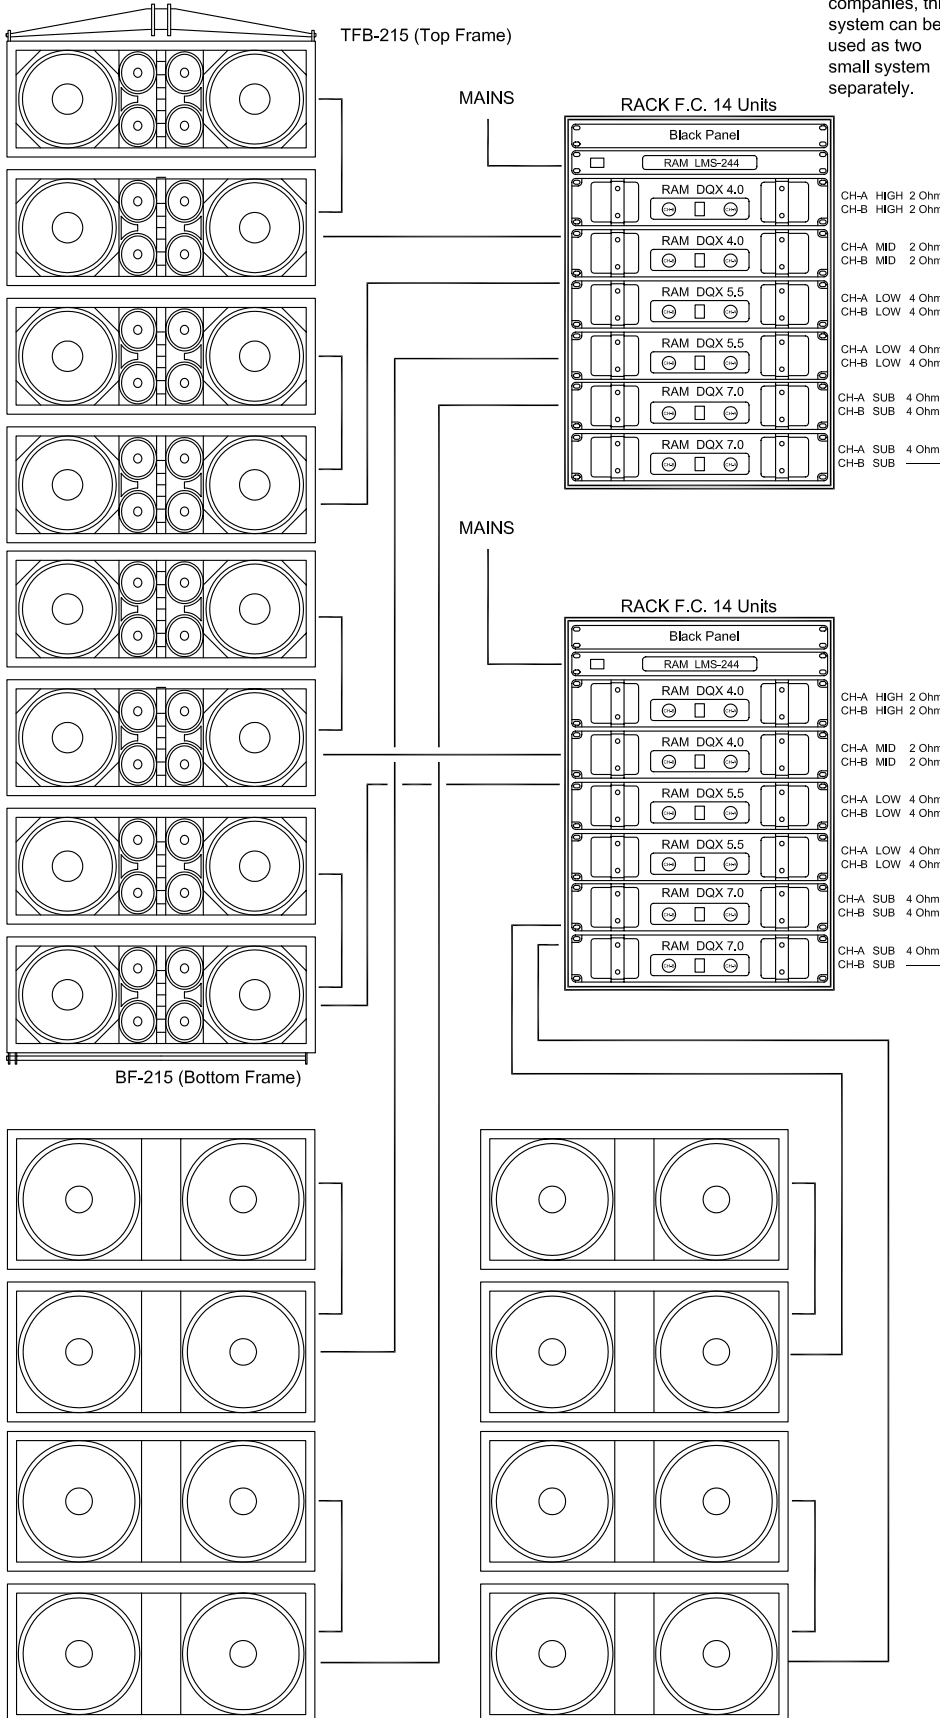

# LINE ARRAY 8 X AR-215

## + 8 X ARS-218

### ONE CHANNEL (2 X 1/2)\*

by RAM Audio

\* Note: For rental companies, this system can be used as two small system separately.

#### TWO CHANNELS

- 16 AR-215
- 2 TFB-215 (Large)
- 2 TF-215 (Short)
- 4 BF-215
- 4 Rack 14 U.
- 4 RAM LMS-244
- 8 RAM DQX 4.0
- 8 RAM DQX 5.5
- 4 Patch 2 U.
- 8 NL8 - NL8 8m.
- 8 NL8 - NL8 1m.
- 4 Power CETAP
- 16 ARS-218
- 8 RAM DQX-7.0
- 8 NL8 -NL8 8m.
- 8 NL8 - NL8 1m.
- 2 F.C. Frames (b)
- 2 F.C. Frames
- 2 F.C. Cables