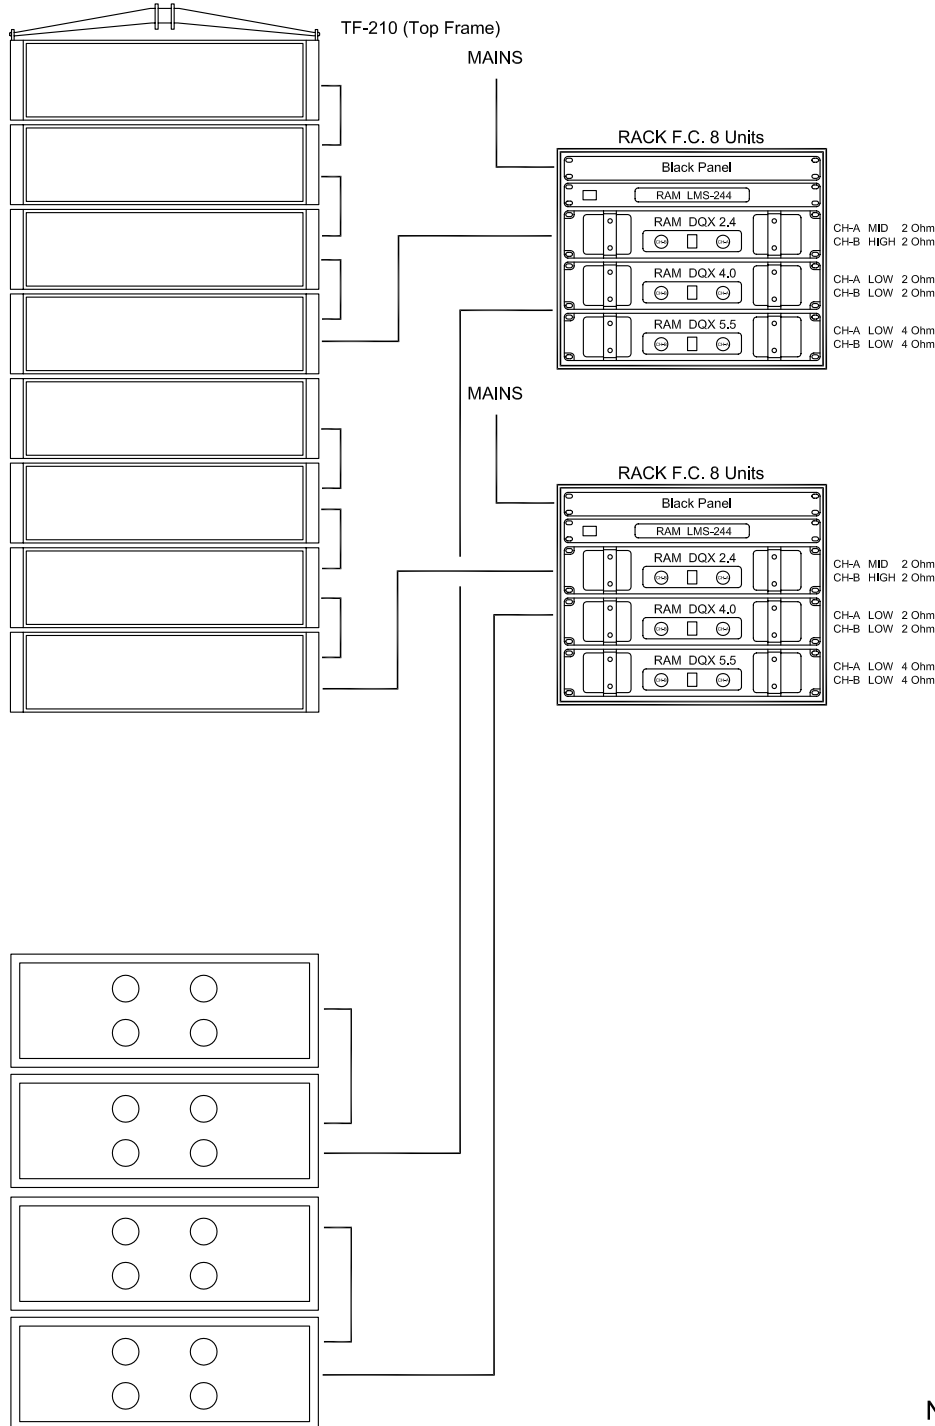

# LINE ARRAY 8 X AR-210

## + 4 X ARS-215

### ONE CHANNEL (2 X 1/2)

by RAM Audio

\* Note: For rental companies, this system can be used as two small system separately.

### TWO CHANNELS

- 16 AR-210
- 4 TF-210
- 4 Rack 8 U.
- 4 RAM LMS-244
- 4 RAM DQX 4.0
- 4 RAM DQX 2.4
- 4 Patch 2 U.
- 4 NL8 - NL8 8m.
- 12 NL8 - NL8 1m.
- 4 Power CETAP
- 2 F.C. Frames
- 2 F.C. Cabling
- 8 ARS-215
- 4 RAM DQX 5,5
- 4 NL8 - NL8 8m.
- 4 NL8 - NL8 1m.
- 4 F.C. 3 X AR-210
- 2 F.C. 2 X AR-210