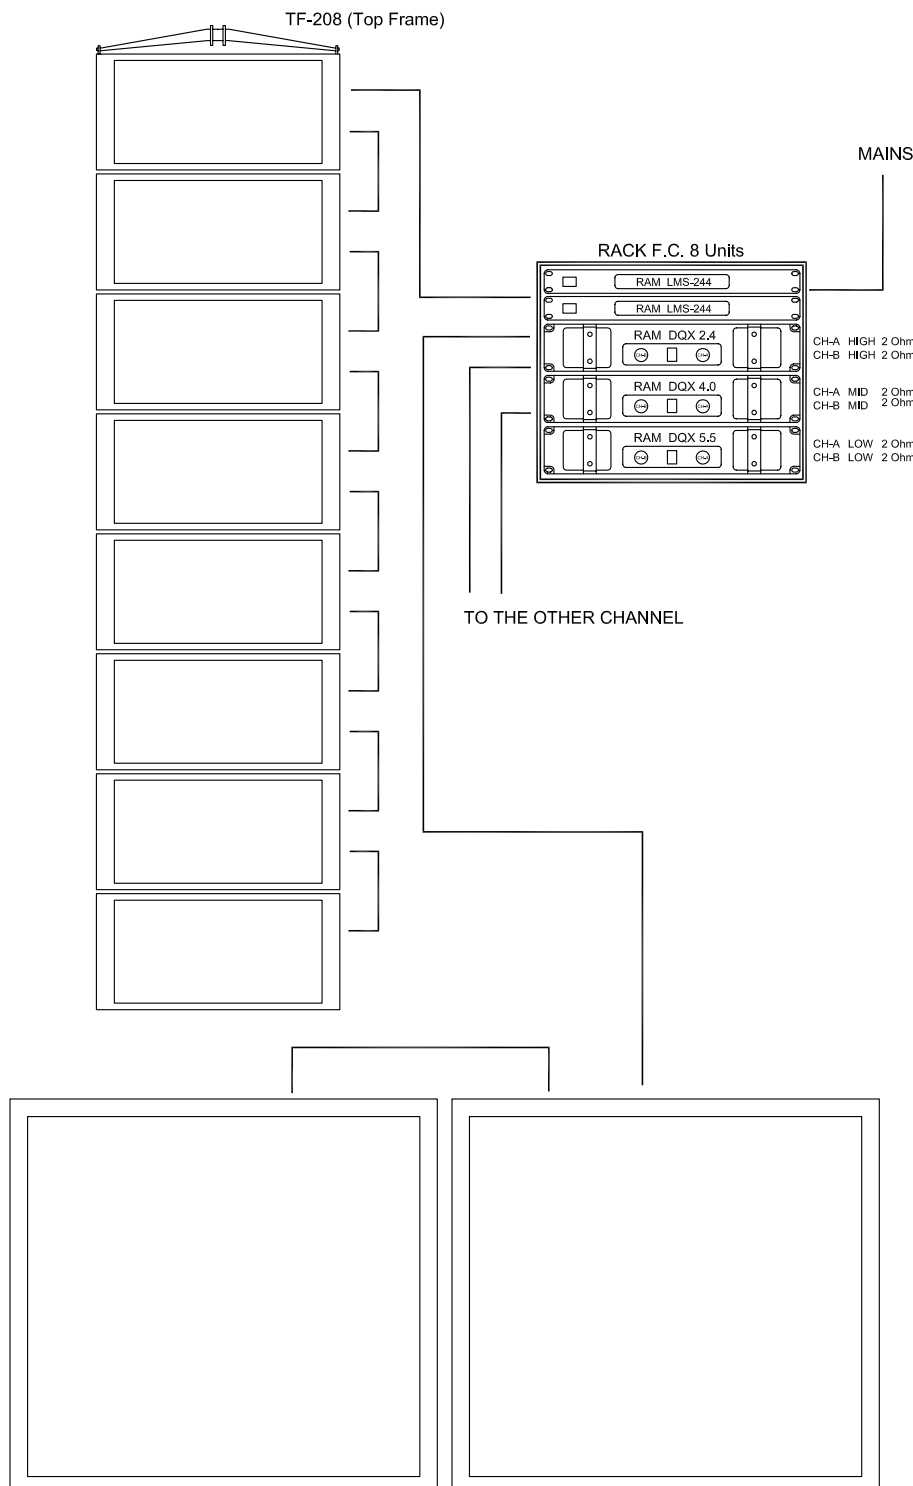

LINE ARRAY 8 X AR-208 + 2 X ARSO-215

TWO CHANNELS

by

RAM

Audio

TWO CHANNELS

- 16 AR-208
- 4 ARSO-215
- 2 TF-208
- 1 Rack 8 U.
- 2 RAM LMS-244
- 1 RAM DQX 2.4
- 1 RAM DQX 4.0
- 1 RAM DQX 5.5
- 1 Patch 2 U.
- 4 NL4 - NL4 8m.
- 14 NL4 - NL4 0.5m
- 2 NL4 - NL4 1m.
- 1 Power CETAP
- 1 F.C. Frames + Cabling
- 2 F.C. 6 x AR-208
- 2 F.C. 2 x AR-208
- 2 F.C. 2 x ARSO-215

- Additional:
- 2 "On Stage" frame for 6 AR-208 + 2 ARSO-215
 - 2 F.C. "On Stage" Frames

N.B. Accessories such as flightcases, cabling, Patch panels, etc. should be sourced separately. Please call if you need suggestions or help with these items.