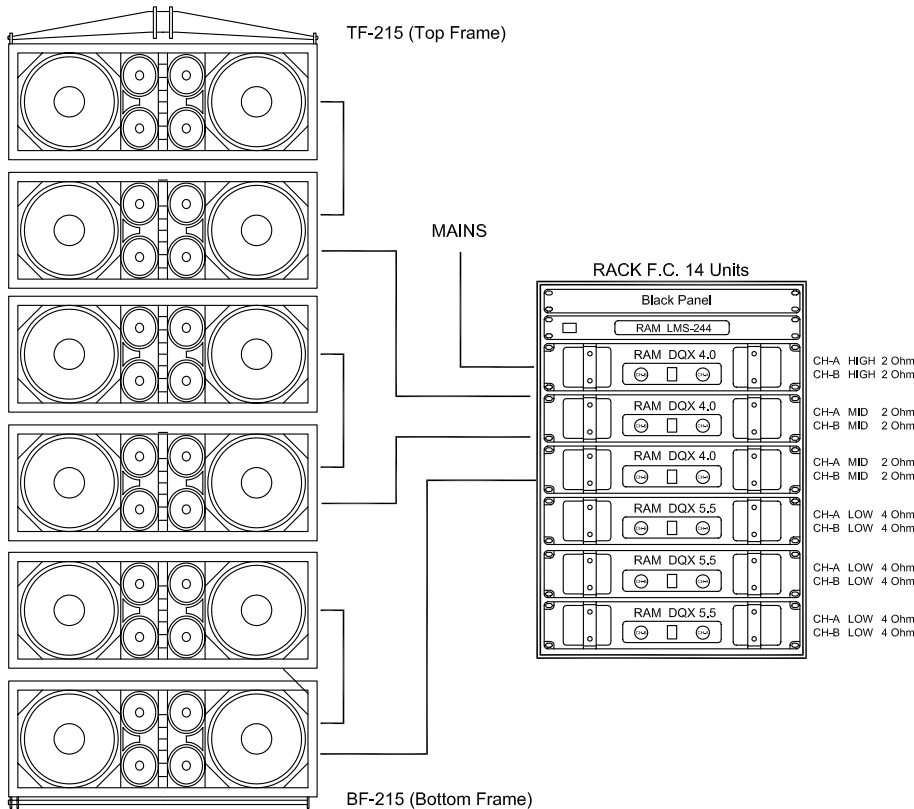

LINE ARRAY 6 X AR-215

ONE CHANNEL

by

RAM Audio

TWO CHANNELS

- 12 AR-215
- 2 TF-215
- 2 BF-215
- 2 Rack 14 U.
- 2 RAM LMS-244
- 6 RAM DQX 4.0
- 6 RAM DQX 5.5
- 2 Patch 2 U.
- 6 NL8 - NL8 8m.
- 6 NL8 - NL8 1m.
- 4 Power CETAP

- 2 F.C. Frames
- 1 F.C. Cables

N.B. Accessories such as flightcases, cabling, Patch panels, etc. should be sourced separately. Please call if you need suggestions or help with these items.