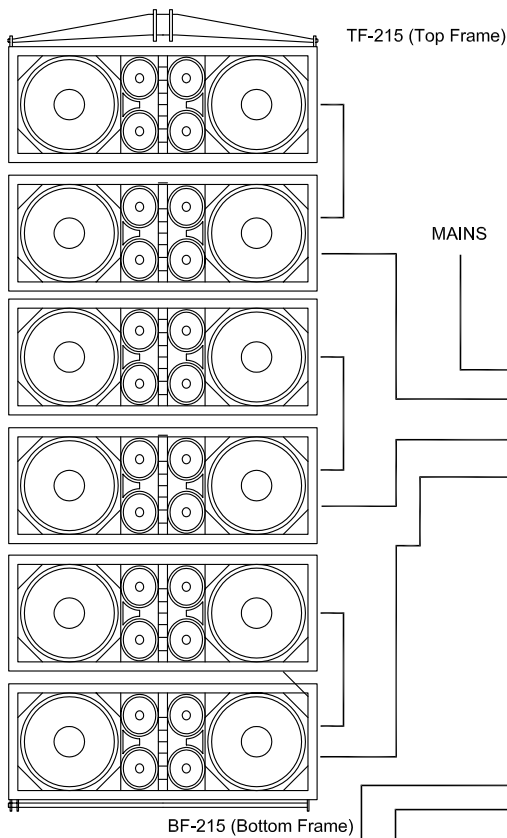

LINE ARRAY 6 X AR-215 + 6 X ARS-218

ONE CHANNEL

by

RAM Audio

TWO CHANNELS

- 12 AR-215
- 2 TF-215
- 2 BF-215
- 2 Rack 14 U.
- 2 RAM LMS-244
- 6 RAM DQX 4.0
- 6 RAM DQX 5.5
- 4 Patch 2 U.
- 6 NL8 - NL8 8m.
- 6 NL8 - NL8 1m.
- 4 Power CETAP
- 12 ARS-218
- 6 RAM DQX-7.0
- 2 RACK 7 U.
- 6 NL8 - NL8 8m.
- 3 NL8 -NL8 1m.
- 2 F.C. Frames
- 1 F.C. Cables

- CH-A HIGH 2 Ohm
- CH-B HIGH 2 Ohm
- CH-A MID 2 Ohm
- CH-B MID 2 Ohm
- CH-A MID 2 Ohm
- CH-B MID 2 Ohm
- CH-A LOW 4 Ohm
- CH-B LOW 4 Ohm
- CH-A LOW 4 Ohm
- CH-B LOW 4 Ohm
- CH-A LOW 4 Ohm
- CH-B LOW 4 Ohm

- CH-A SUB 4 Ohm
- CH-B SUB 4 Ohm
- CH-A SUB 4 Ohm
- CH-B SUB 4 Ohm
- CH-A SUB 4 Ohm
- CH-B SUB 4 Ohm

N.B. Accessories such as flightcases, cabling, Patch panels, etc. should be sourced separately. Please call if you need suggestions or help with these items.