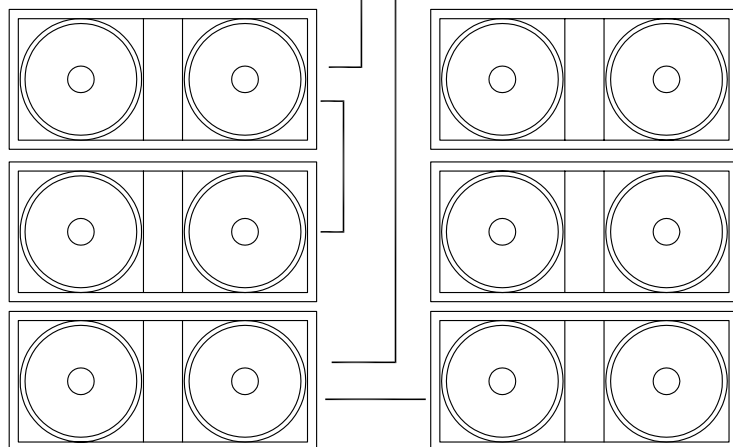

LINE ARRAY 6 X AR-215 + 6 X ARS-218

ONE CHANNEL

by

RAM Audio

TWO CHANNELS

- 12 AR-215
- 2 TF-215
- 2 BF-215
- 2 Rack 14 U.
- 2 RAM LMS-244
- 6 RAM DQX 4.0
- 6 RAM DQX 5.5
- 4 Patch 2 U.
- 6 NL8 - NL8 8m.
- 6 NL8 - NL8 1m.
- 4 Power CETAP
- 12 ARS-218
- 6 RAM DQX-7.0
- 2 RACK 7 U.
- 6 NL8 - NL8 8m.
- 3 NL8 -NL8 1m.
- 2 F.C. Frames
- 1 F.C. Cables

- CH-A HIGH 2 Ohm
- CH-B HIGH 2 Ohm
- CH-A MID 2 Ohm
- CH-B MID 2 Ohm
- CH-A MID 2 Ohm
- CH-B MID 2 Ohm
- CH-A LOW 4 Ohm
- CH-B LOW 4 Ohm
- CH-A LOW 4 Ohm
- CH-B LOW 4 Ohm
- CH-A LOW 4 Ohm
- CH-B LOW 4 Ohm

- CH-A SUB 4 Ohm
- CH-B SUB 4 Ohm
- CH-A SUB 4 Ohm
- CH-B SUB 4 Ohm
- CH-A SUB 4 Ohm
- CH-B SUB 4 Ohm

N.B. Accessories such as flightcases, cabling, Patch panels, etc. should be sourced separately. Please call if you need suggestions or help with these items.