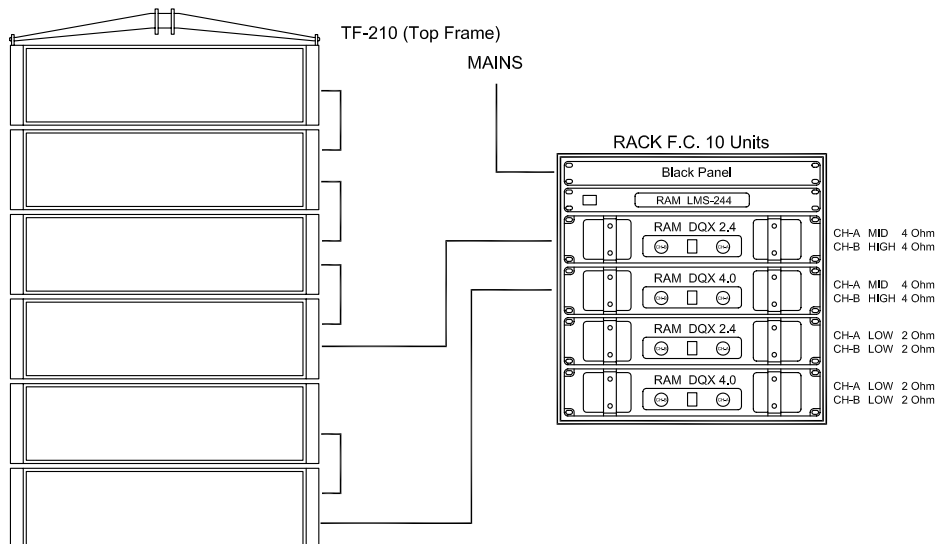

LINE ARRAY 6 X AR-210

ONE CHANNEL

by

RAM Audio

TWO CHANNELS

- 12 AR-210
- 2 TF-210
- 2 Rack 10 U.
- 2 RAM LMS-244
- 4 RAM DQX 4.0
- 4 RAM DQX 2.4
- 2 Patch 2 U.
- 4 NL8 - NL8 8m.
- 8 NL8 - NL8 1m.
- 2 Power CETAP
- 1 F.C. Frames
- 1 F.C. Cabling
- 4 F.C. 3 X AR-210