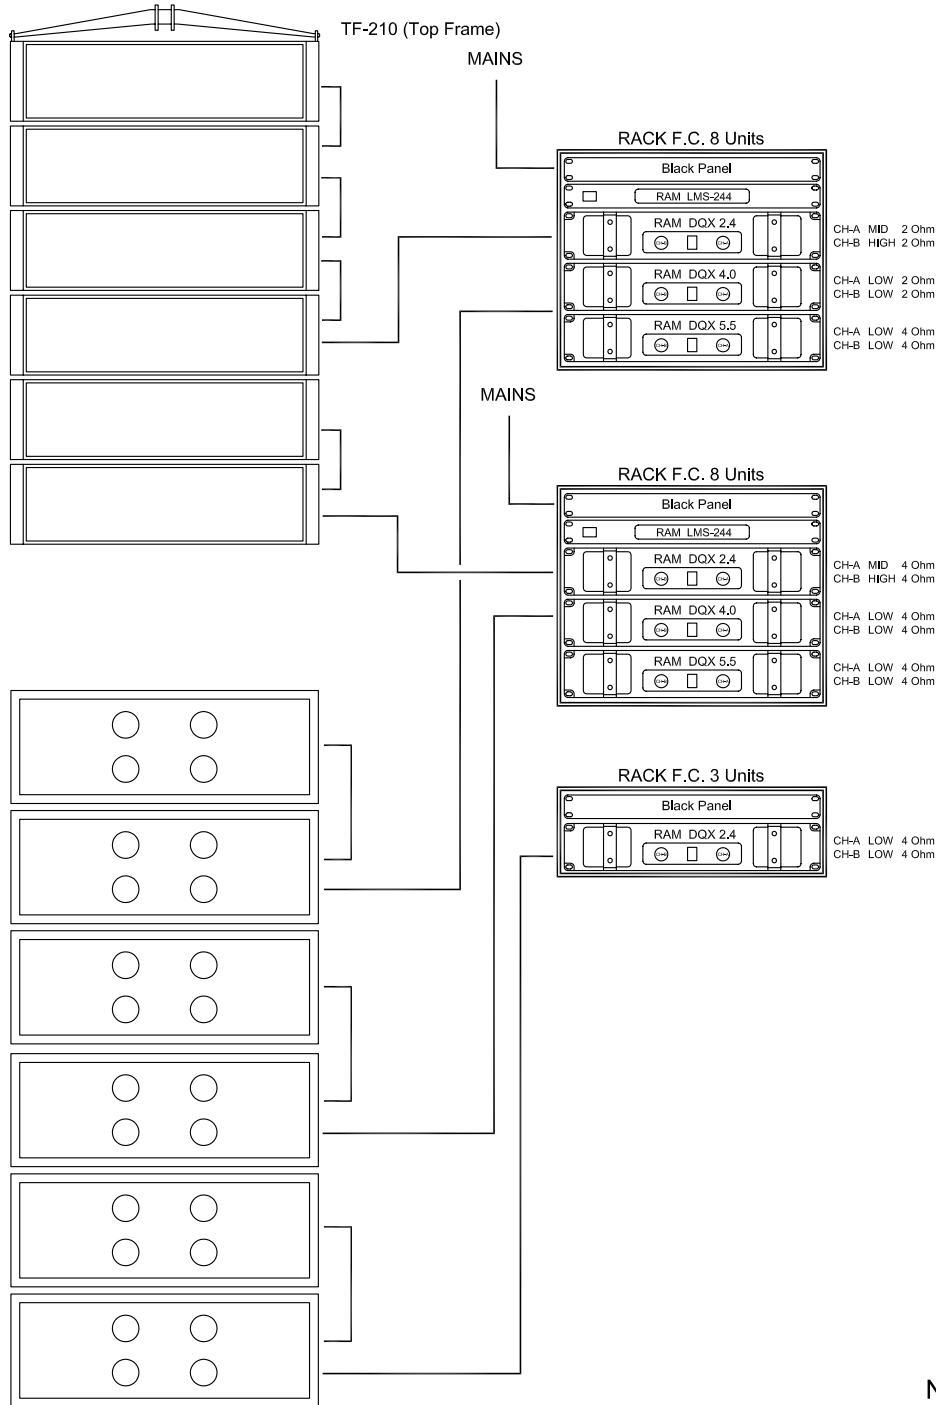

LINE ARRAY 6 X AR-210

+ 6 X ARS-215

ONE CHANNEL

by RAM Audio

TWO CHANNELS

- 12 AR-210
- 2 TF-210
- 4 Rack 8 U.
- 4 RAM LMS-244
- 4 RAM DQX 4.0
- 4 RAM DQX 2.4
- 6 Patch 2 U.
- 4 NL8 - NL8 8m.
- 8 NL8 - NL8 1m.
- 6 Power CETAP
- 1 F.C. Frames
- 1 F.C. Cabling
- 12 ARS-215
- 6 RAM DQX 5,5
- 6 NL8 - NL8 8m.
- 6 NL8 - NL8 1m.
- 2 Rack 3 U.
- 4 F.C. 3 X AR-210

N.B. Accessories such as flightcases, cabling, Patch panels, etc. should be sourced separately. Please call if you need suggestions or help with these items.