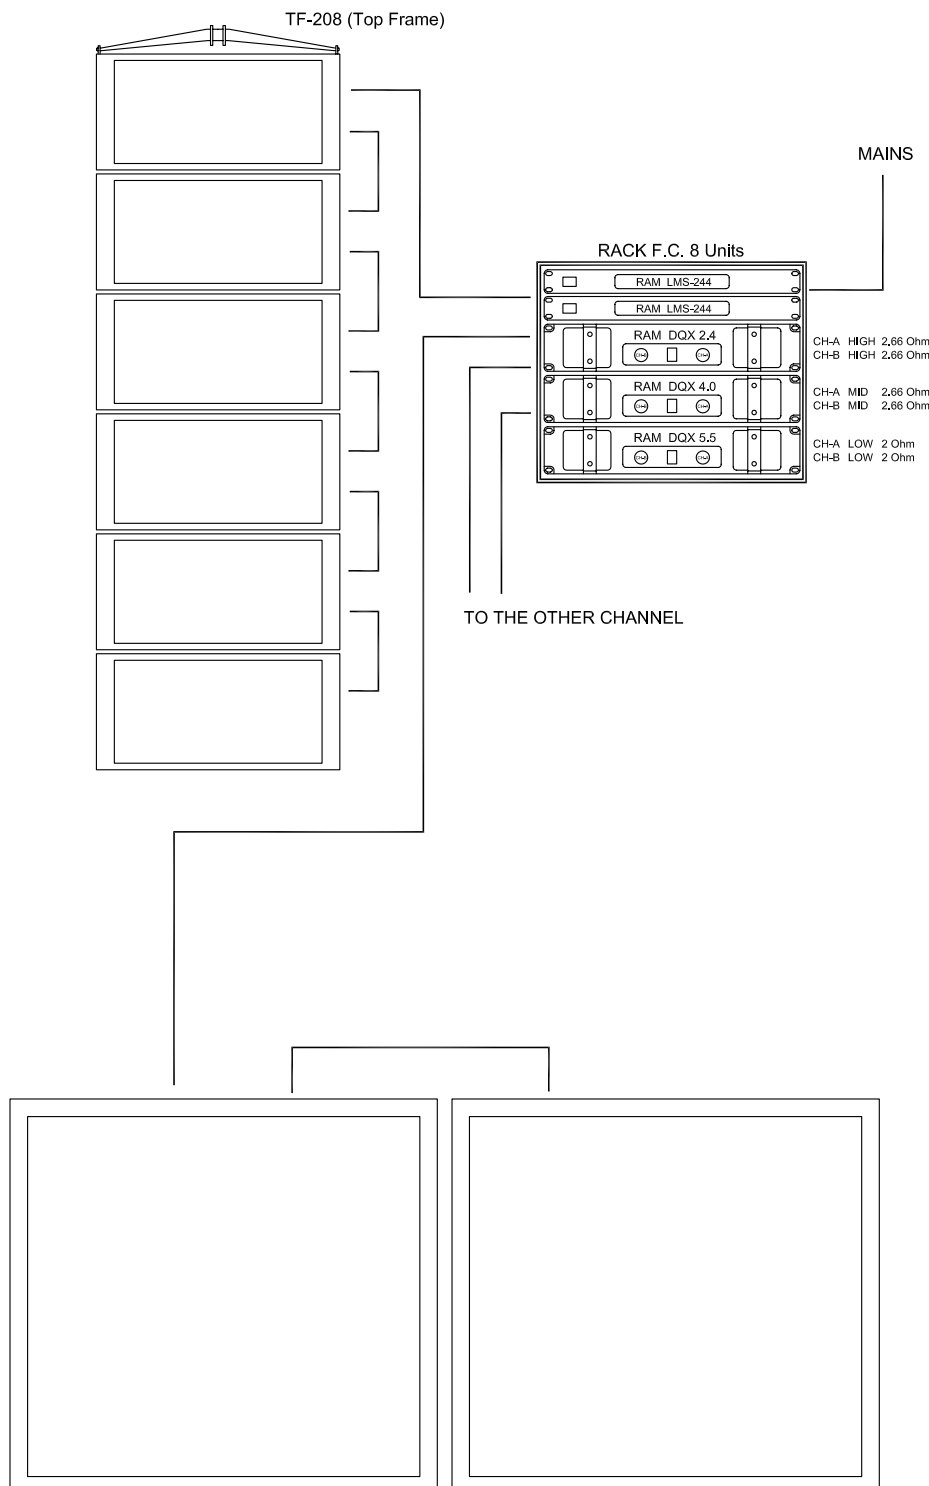

LINE ARRAY 6 X AR-208 + 2 X ARSO-215

TWO CHANNELS

by

RAM Audio

TWO CHANNELS

- 12 AR-208
- 4 ARSO-215
- 2 TF-208
- 1 Rack 8 U.
- 2 RAM LMS-244
- 1 RAM DQX 2.4
- 1 RAM DQX 4.0
- 1 RAM DQX 5.5
- 1 Patch 2 U.
- 4 NL4 - NL4 8m.
- 10 NL4 - NL4 0.5m
- 2 NL4 - NL4 1m.
- 1 Power CETAP
- 1 F.C. Frames + Cabling
- 2 F.C. 6 x AR-208
- 2 F.C. 2 x ARSO-215

- Additional:
- 2 "On Stage" frame for 6 AR-208 + 2 ARSO-215
 - 2 F.C. "On Stage" Frames

N.B. Accessories such as flightcases, cabling, Patch panels, etc. should be sourced separately. Please call if you need suggestions or help with these items.