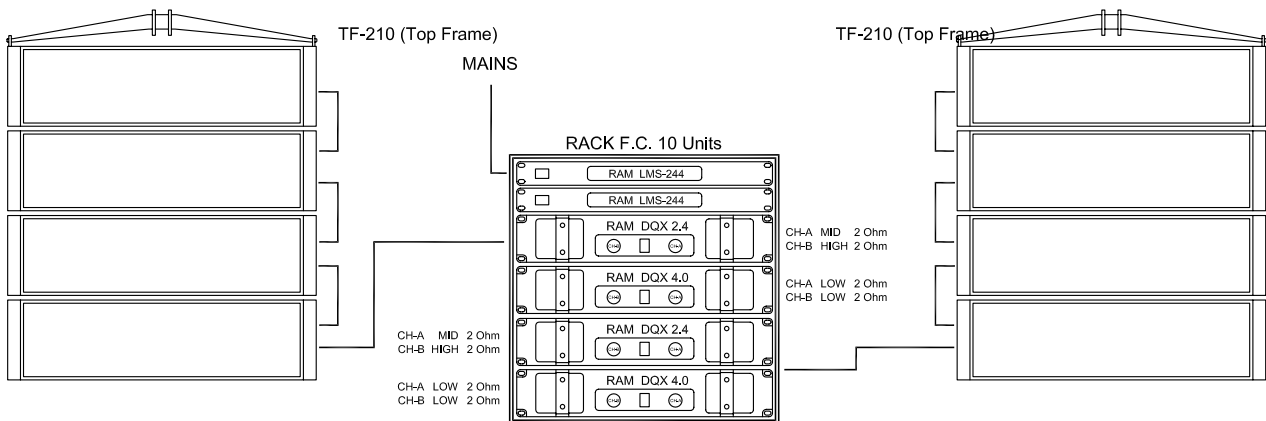

# LINE ARRAY 4 X AR-210

1 RACK FOR TWO CHANNELS (B)

by

RAM Audio

## TWO CHANNELS

- 8 AR-210
- 2 TF-210
- 1 Rack 10 U.
- 2 RAM LMS-244
- 2 RAM DQX 4.0
- 2 RAM DQX 2.4
- 1 Patch 2 U.
- 2 NL8 - NL8 8m.
- 6 NL8 - NL8 1m.
- 1 Power CETAP
- 1 F.C. Frames
- 1 F.C. Cables
- 4 F.C. 2 X AR-210