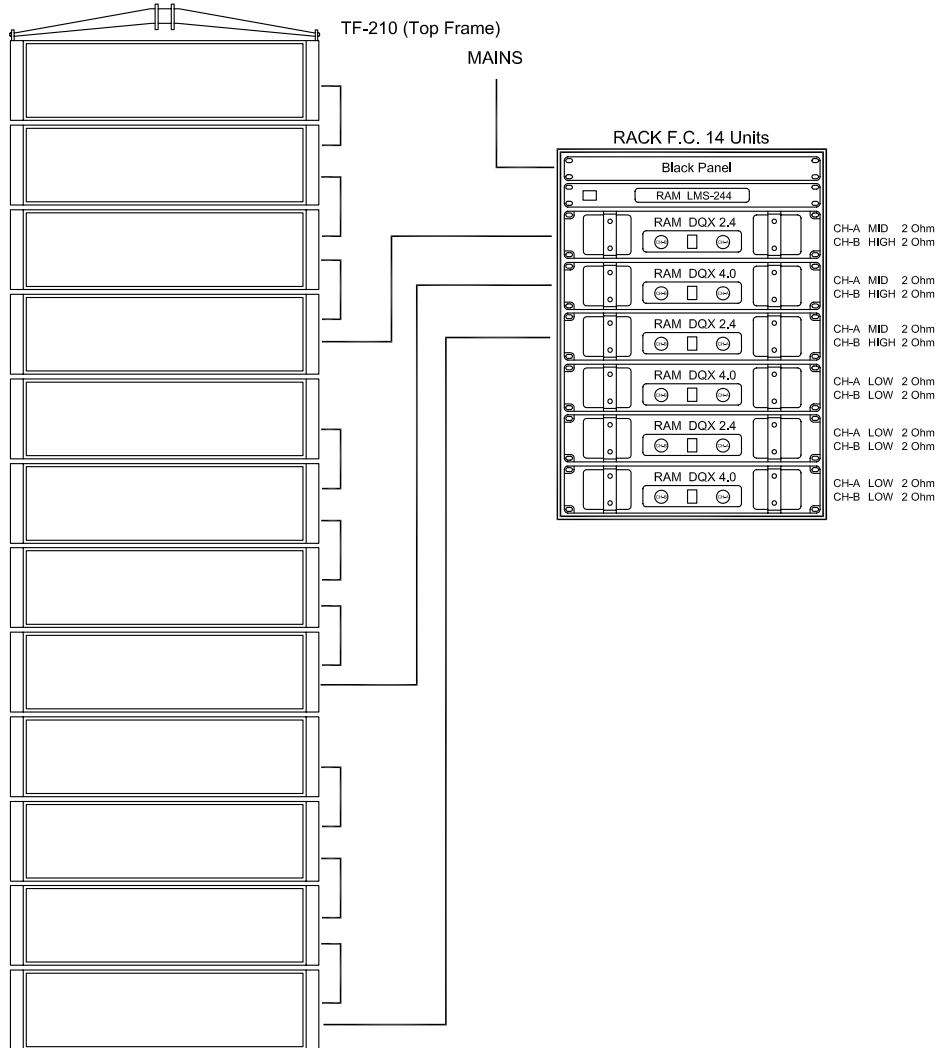

LINE ARRAY 12 X AR-210

ONE CHANNEL (A)

by

RAM

Audio

TWO CHANNELS

- 24 AR-210
- 2 TF-210
- 2 Rack 14 U.
- 2 RAM LMS-244
- 6 RAM DQX 4.0
- 6 RAM DQX 2.4
- 2 Patch 2 U.
- 6 NL8 - NL8 8m.
- 18 NL8 - NL8 1m.
- 2 Power CETAP
- 1 F.C. Frames
- 1 F.C. Cables
- 8 F.C. 3 X AR-210