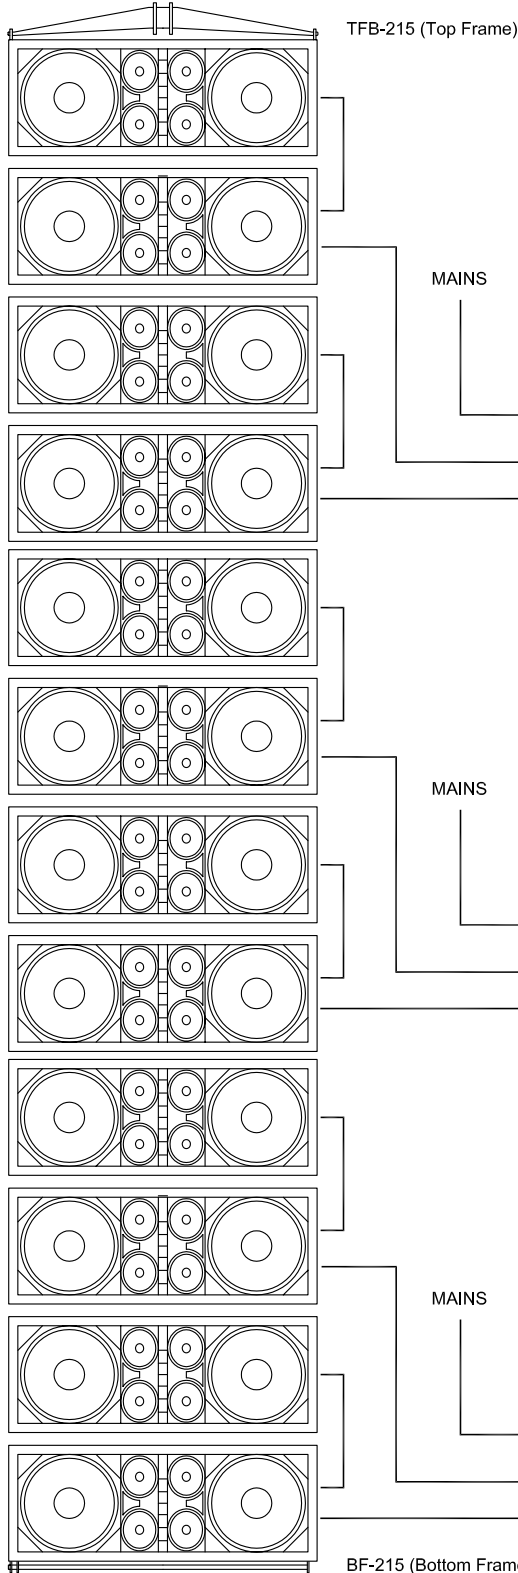

LINE ARRAY 12 X AR-215

ONE CHANNEL (3 X 1/3)*

by

Audio

* Note: For rental companies, this system can be used as two small system separately.

TWO CHANNELS

- 24 AR-215
- 2 TFB-215 (Large)
- 4 TF-215 (Short)
- 6 BF-215
- 6 Rack 10 U.
- 6 RAM LMS-244
- 12 RAM DQX 4.0
- 12 RAM DQX 5.5
- 6 Patch 2 U.
- 12 NL8 - NL8 8m.
- 12 NL8 - NL8 1m.
- 6 Power CETAP
- 2 F.C. Frames (b)
- 4 F.C. Frames
- 2 F.C. Cables

CH-A HIGH 2 Ohm
CH-B HIGH 2 Ohm

CH-A MID 2 Ohm
CH-B MID 2 Ohm

CH-A LOW 4 Ohm
CH-B LOW 4 Ohm

CH-A LOW 4 Ohm
CH-B LOW 4 Ohm

CH-A HIGH 2 Ohm
CH-B HIGH 2 Ohm

CH-A MID 2 Ohm
CH-B MID 2 Ohm

CH-A LOW 4 Ohm
CH-B LOW 4 Ohm

CH-A LOW 4 Ohm
CH-B LOW 4 Ohm

CH-A HIGH 2 Ohm
CH-B HIGH 2 Ohm

CH-A MID 2 Ohm
CH-B MID 2 Ohm

CH-A LOW 4 Ohm
CH-B LOW 4 Ohm

CH-A LOW 4 Ohm
CH-B LOW 4 Ohm

N.B. Accessories such as flightcases, cabling, Patch panels, etc. should be sourced separately. Please call if you need suggestions or help with these items.