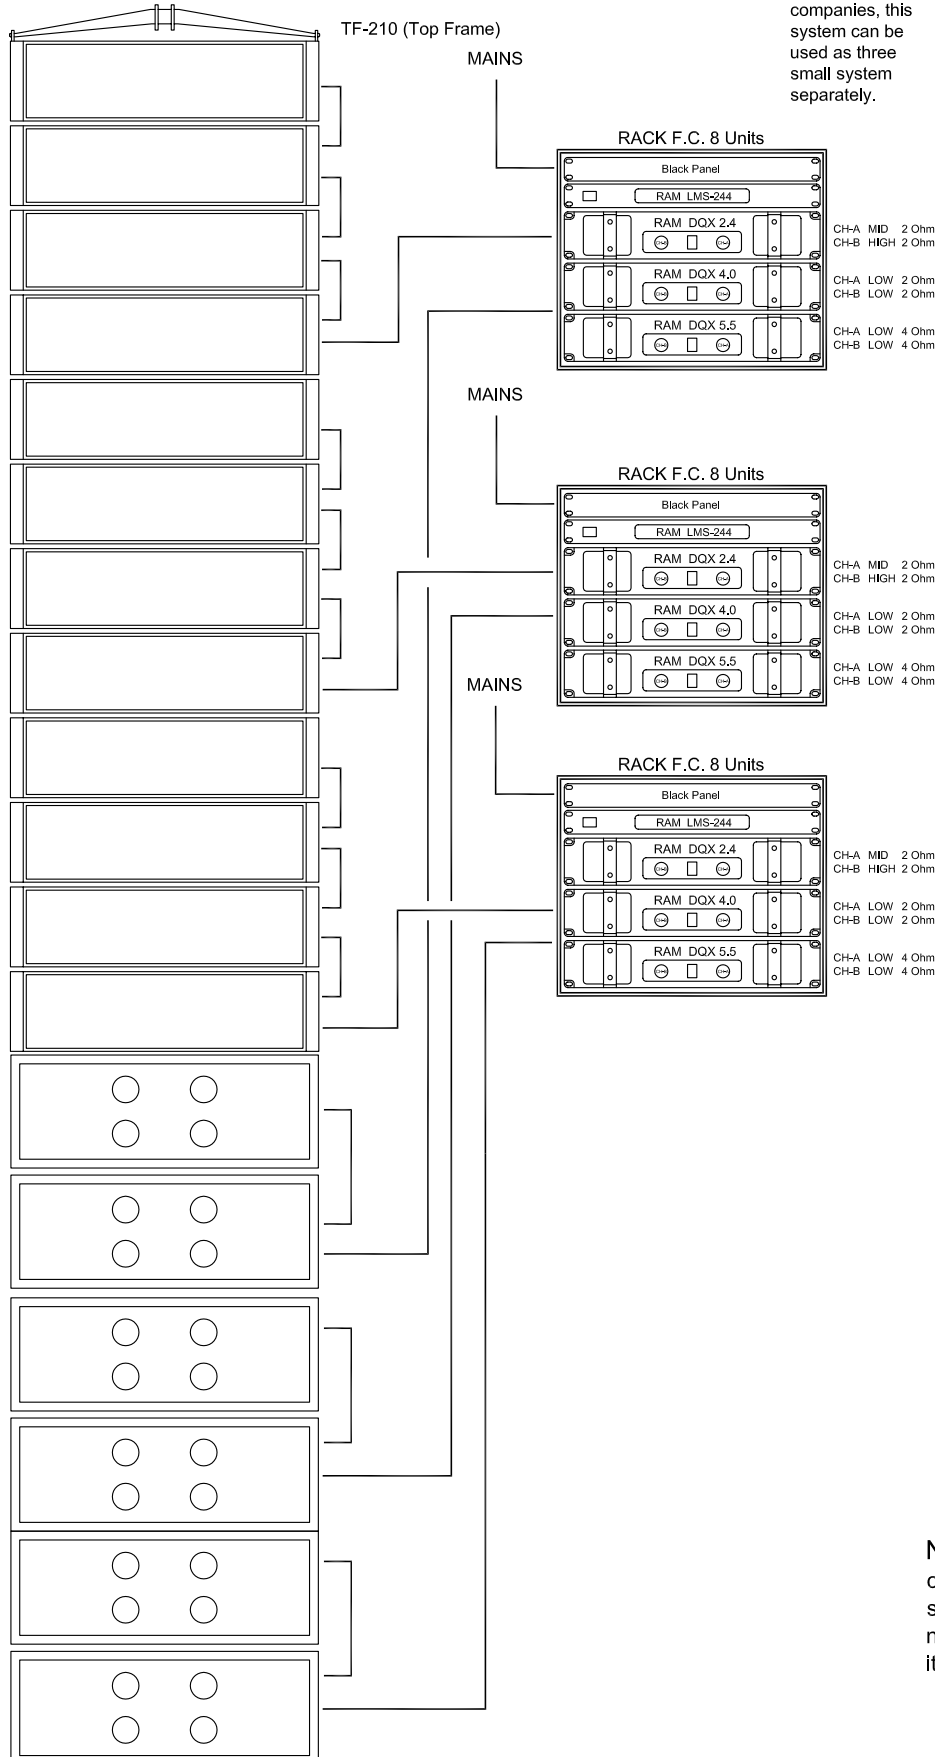

LINE ARRAY 12 X AR-210

+ 6 X ARS-215

ONE CHANNEL (3 X 1/3)*

by RAM Audio

* Note: For rental companies, this system can be used as three small system separately.

TWO CHANNELS

- 24 AR-210
- 6 TF-210
- 6 Rack 8 U.
- 6 RAM LMS-244
- 6 RAM DQX 4.0
- 6 RAM DQX 2.4
- 6 Patch 2 U.
- 6 NL8 - NL8 8m.
- 18 NL8 - NL8 1m.
- 6 Power CETAP
- 3 F.C. Frames
- 3 F.C. Cabling
- 12 ARS-215
- 6 RAM DQX 5,5
- 6 NL8 - NL8 8m.
- 6 NL8 - NL8 1m.
- 8 F.C. 3 X AR-210

N.B. Accessories such as flightcases, cabling, Patch panels, etc. should be sourced separately. Please call if you need suggestions or help with these items.