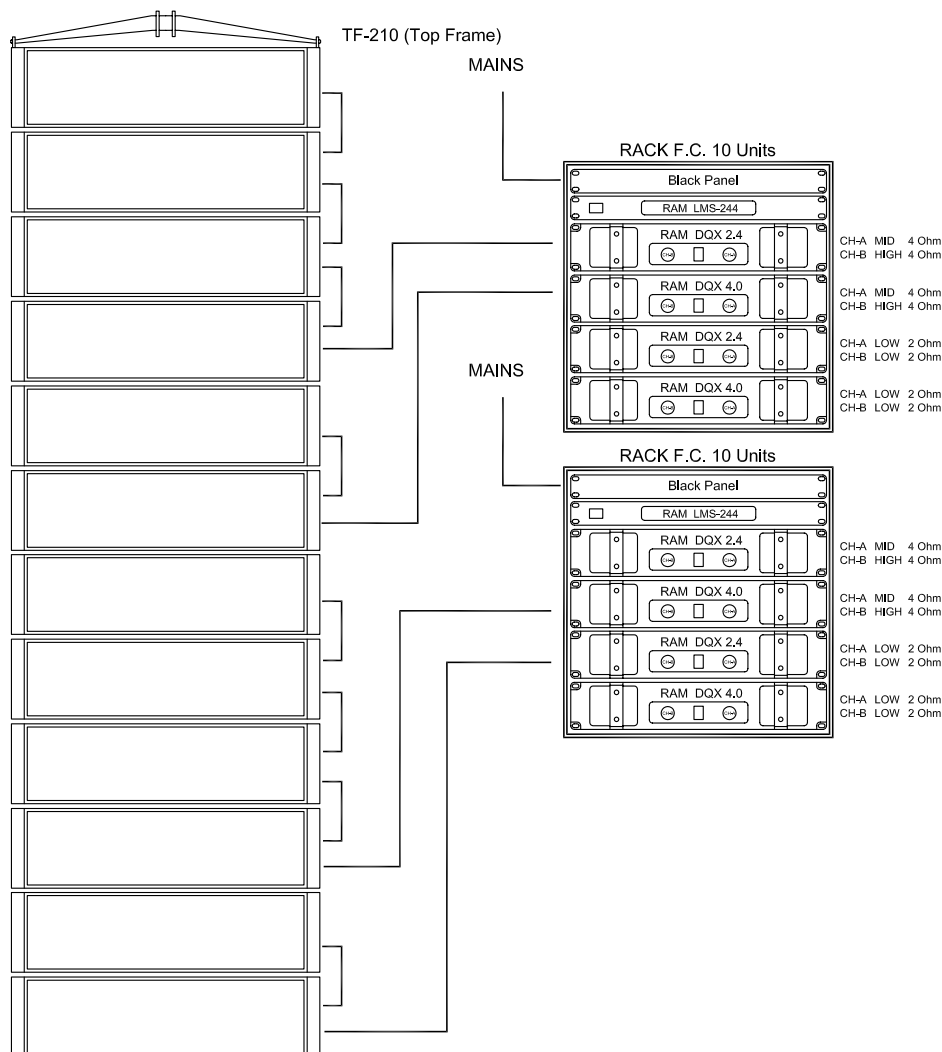

# LINE ARRAY 12 X AR-210

## ONE CHANNEL (B) (2 X 1/2)\*

by

\* Note: For rental companies, this system can be used as two small system separately.

### TWO CHANNELS

- 24 AR-210
- 4 TF-210
- 4 Rack 10 U.
- 4 RAM LMS-244
- 8 RAM DQX 4.0
- 8 RAM DQX 2.4
- 4 Patch 2 U.
- 8 NL8 - NL8 8m.
- 16 NL8 - NL8 1m.
- 4 Power CETAP
- 2 F.C. Frames
- 1 F.C. Cables
- 8 F.C. 3 X AR-210