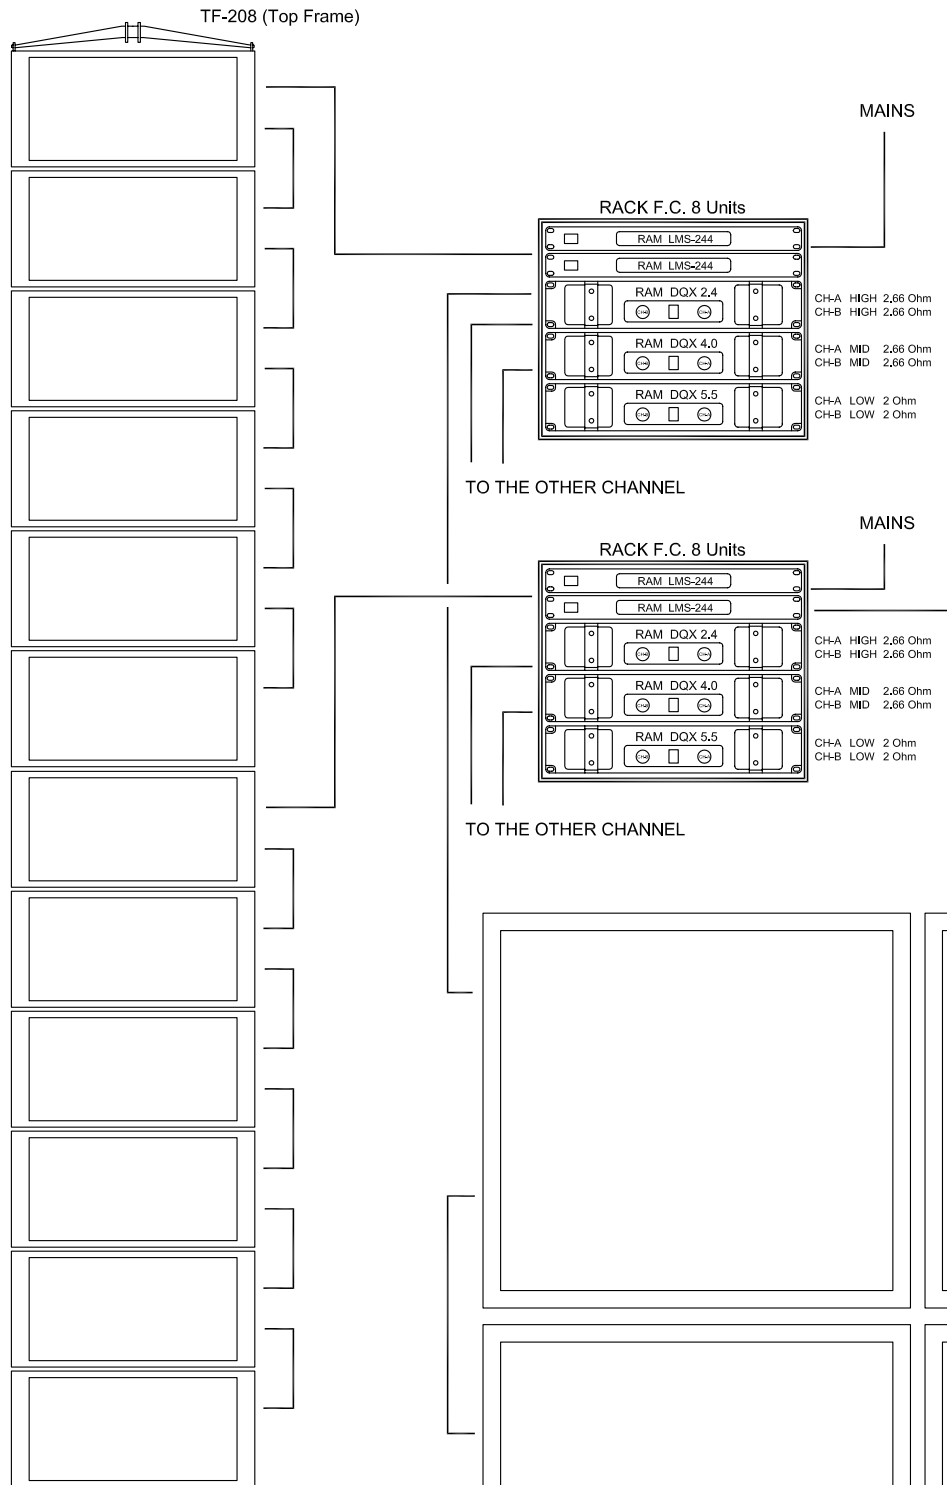

LINE ARRAY 12 X AR-208 + 4 X ARSO-215 (2 X 1/2)* TWO CHANNELS

by RAM Audio

* Note: For rental companies, this system can be used as two small system separately.

TWO CHANNELS

- 24 AR-208
- 8 ARSO-215
- 4 TF-208
- 2 Rack 8 U.
- 4 RAM LMS-244
- 2 RAM DQX 2.4
- 2 RAM DQX 4.0
- 2 RAM DQX 5.5
- 2 Patch 2 U.
- 8 NL4 - NL4 8m.
- 20 NL4 - NL4 0.5m
- 4 NL4 - NL4 1m.
- 2 Power CETAP
- 2 F.C. Frames + Cabling
- 4 F.C. 6 x AR-208
- 4 F.C. 2 x ARSO-215

- Additional:
- 4 "On Stage" frame for 6 AR-208 + 2 ARSO-215
 - 4 F.C. "On Stage" Frames

N.B. Accessories such as flightcases, cabling, Patch panels, etc. should be sourced separately. Please call if you need suggestions or help with these items.